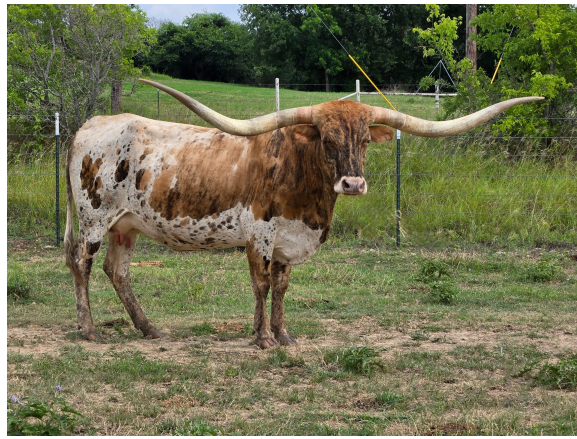

G1F ONE TUFF GINGER

Date of Birth: 05/13/2018
Registration 1: CI319855
Breeder: DAVID AND CHRISTINE RYLAND
Owner: GENESIS 1 FARMS

Courtesy of Genesis 1 Farms

TTT: 95.1250 on 08/29/2024

G1F ONE TUFF GINGER

TUFF TRASH CHEX

CR JUST FROSTED CHEX

COWBOY TUFF CHEX

BL RIO TRASHA 927

J.R. Just Right

CR UNSTOPABULL CHEX
APPEAL

COWBOY CHEX

BL RIO CATCHIT