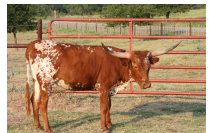

BL LEONA LUMPY MOON 158