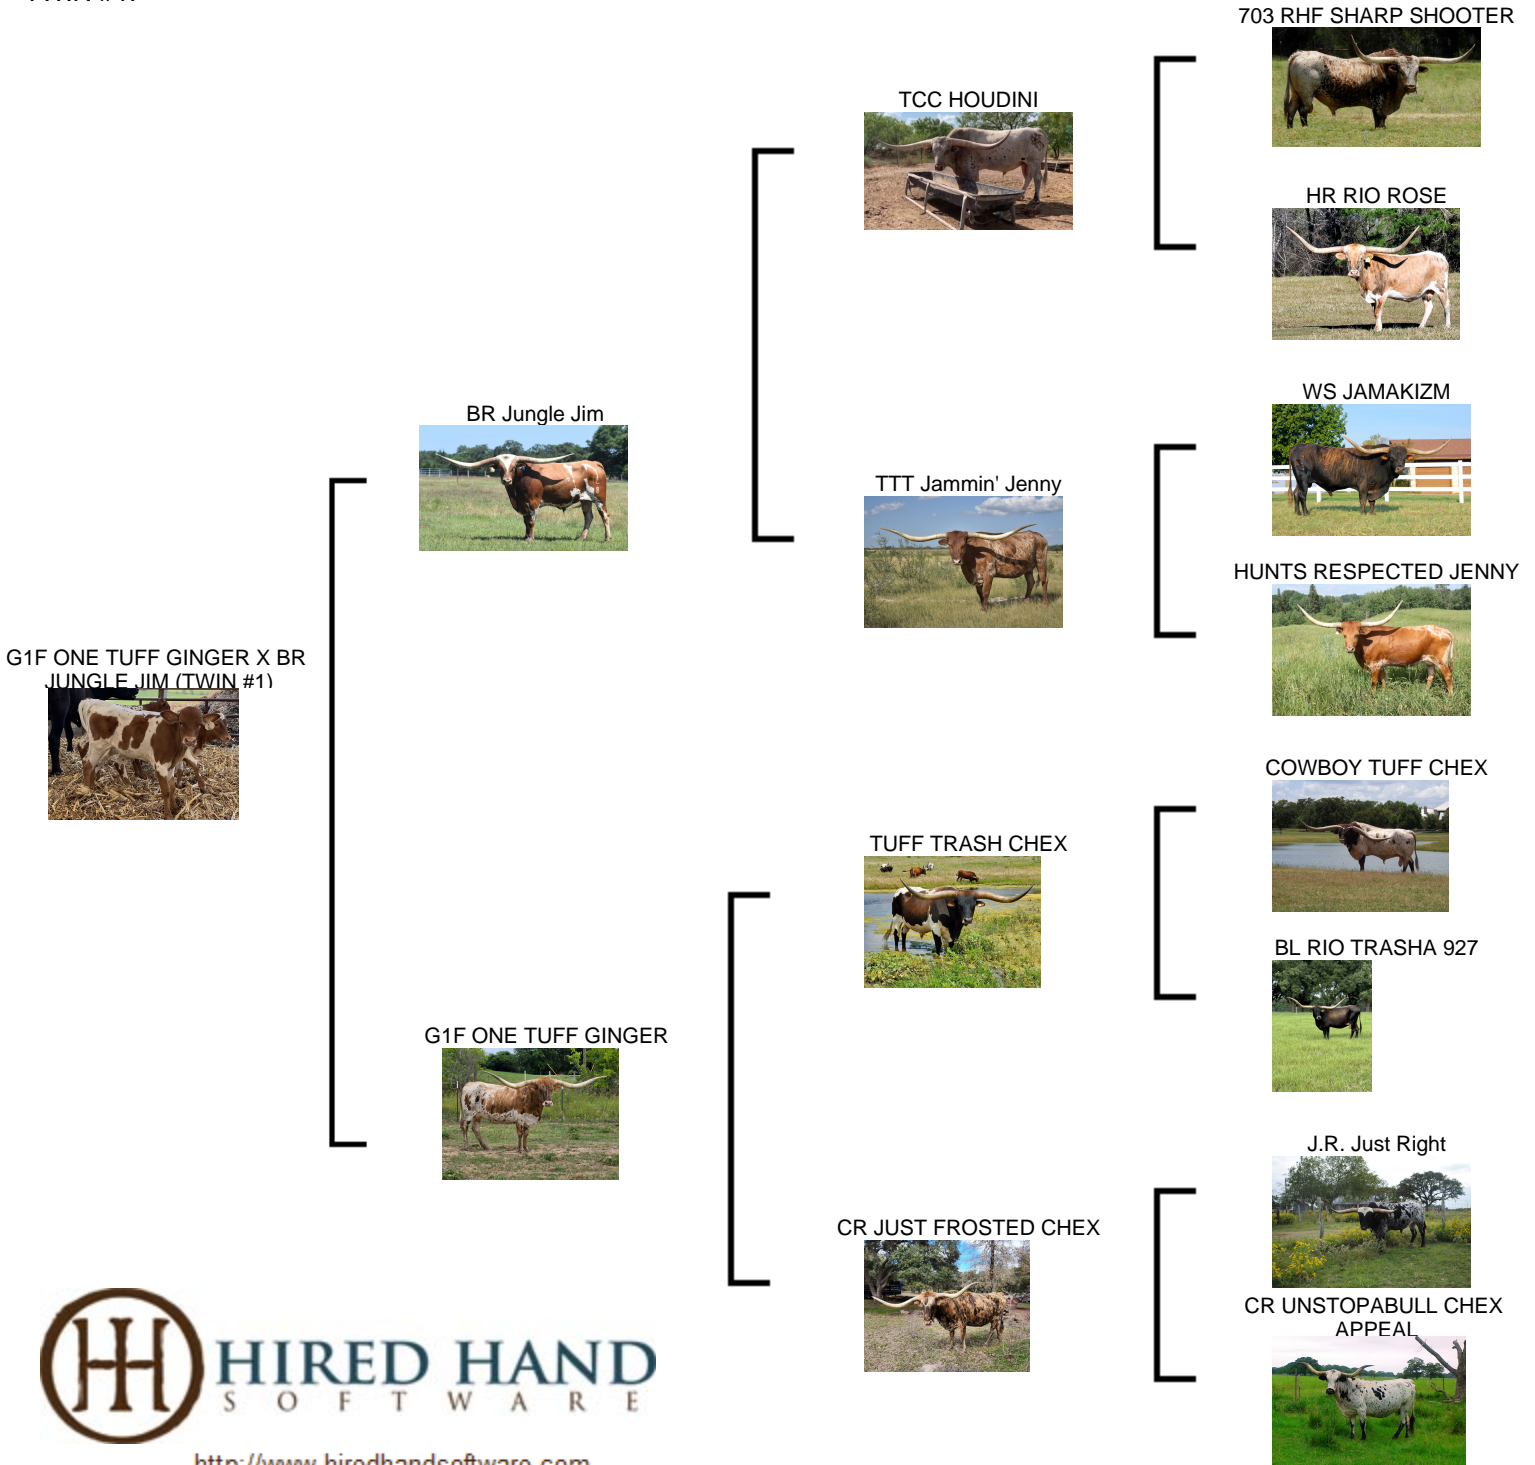

G1F ONE TUFF GINGER X BR JUNGL

Date of Birth: 06/02/2024
Registration 1: Pending
Breeder: NEWKIRK/WHITLOCK
Owner: NEWKIRK/WHITLOCK

Courtesy of Whitlock Longhorns

This is an amazing embryo heifer calf IDENTICAL TWIN #1!